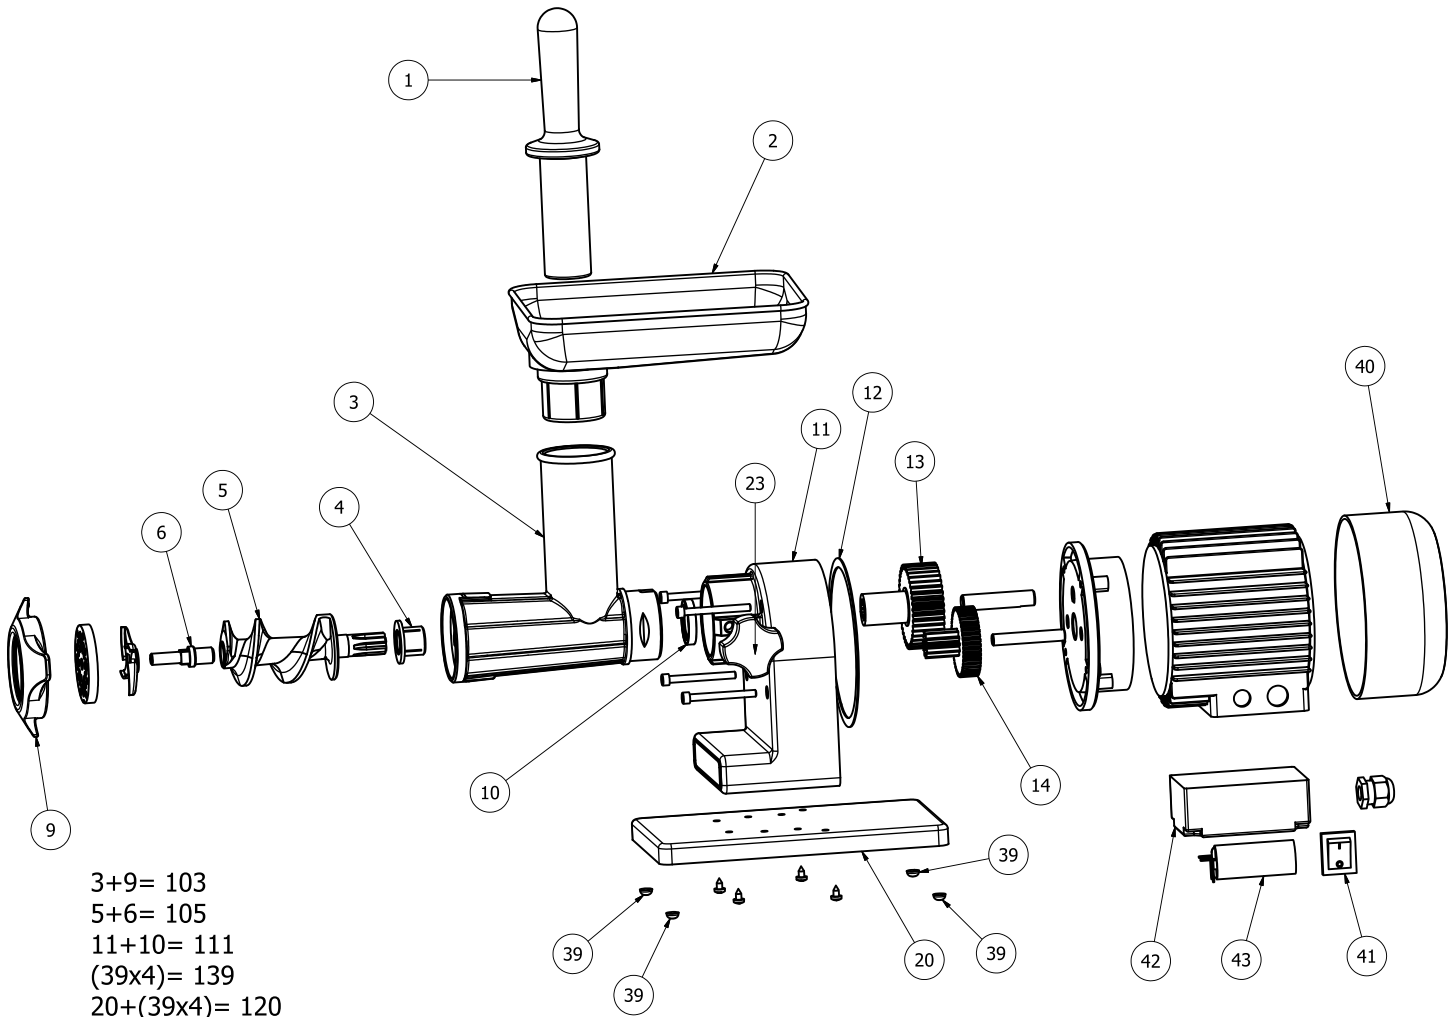

# Parts Breakdown

Model MG-IT-0012 41419

# Parts Breakdown

---

## Model MG-IT-0012 41419

Item No.	Description	Position	Item No.	Description	Position	Item No.	Description	Position
15241	Plunger for 41419	1	19151	Large Gear for 41419	13	67467	Body with Screw Ring for 41419	103
20266	Hopper for 41419	2	45893	Small Gear 12 Teeth / 60 Teeth for 41419	14	15248	Worm for 41419	105
15250	Plastic Hopper for 41419	2	67471	Stainless Steel Motor Cover for 41419	19	15255	Housing for 41419	111
15245	Bushing for 41419	4	15246	Knob for 41419	23	67473	Base and 4 Feet Set for 41419	120
67468	Worm Pin for 41419	6	64286	Motor Fan Cover for 41419	40	67472	4 Feet Set for 41419	139
17783	Cylinder Ring Worm for 41419	9	67462	Switch 110V/60Hz for 41419	41	64285	Motor Fan for 41419	
27660	Sealing Ring for 41419	10	67470	Switch Box for 41419	42	61430	Motor Reductor for 41419	
27663	Motor Reducer Gasket for 41419	12	67463	Capacitor 110V/60Hz for 41419	43			